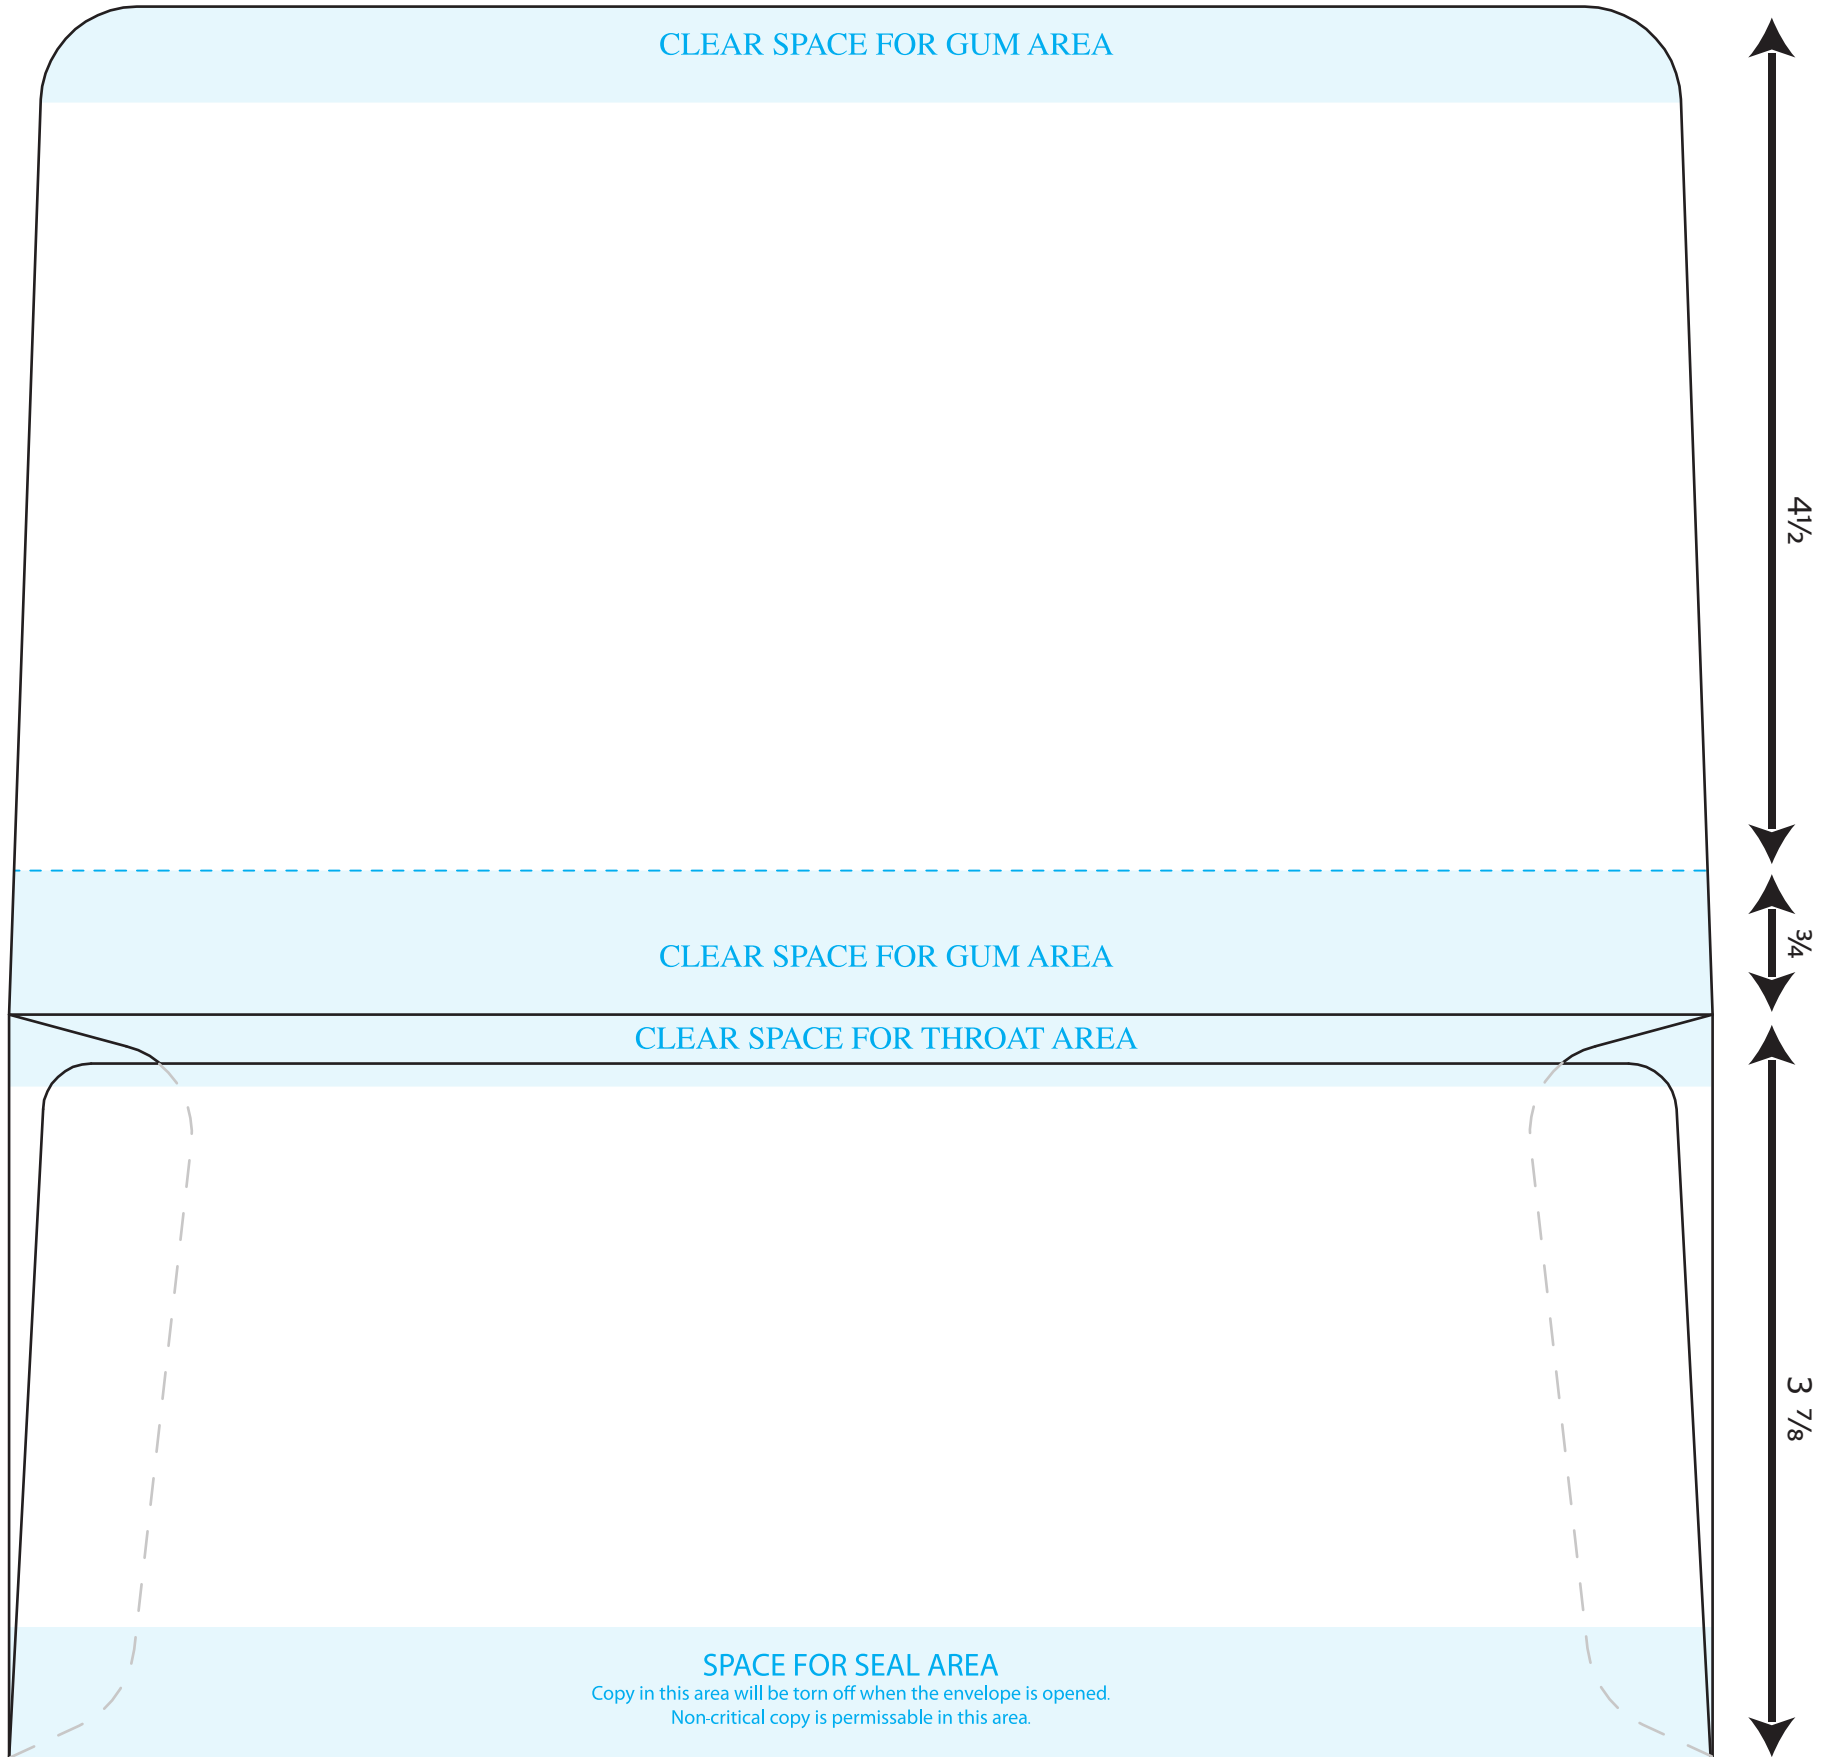

**#9 Dual Purpose Mailer™**  
**Prod. No. 3879**

**Envelope size:** 4 5/8" x 8 7/8"

**Out Bound Envelope size:** 4 5/8" x 8 7/8" Mailing Size

**In Bound Envelope size:** 3 7/8" x 8 7/8" Return Size

***This dieline requires an 11x17 sheet  
in order to be printed at 100%***