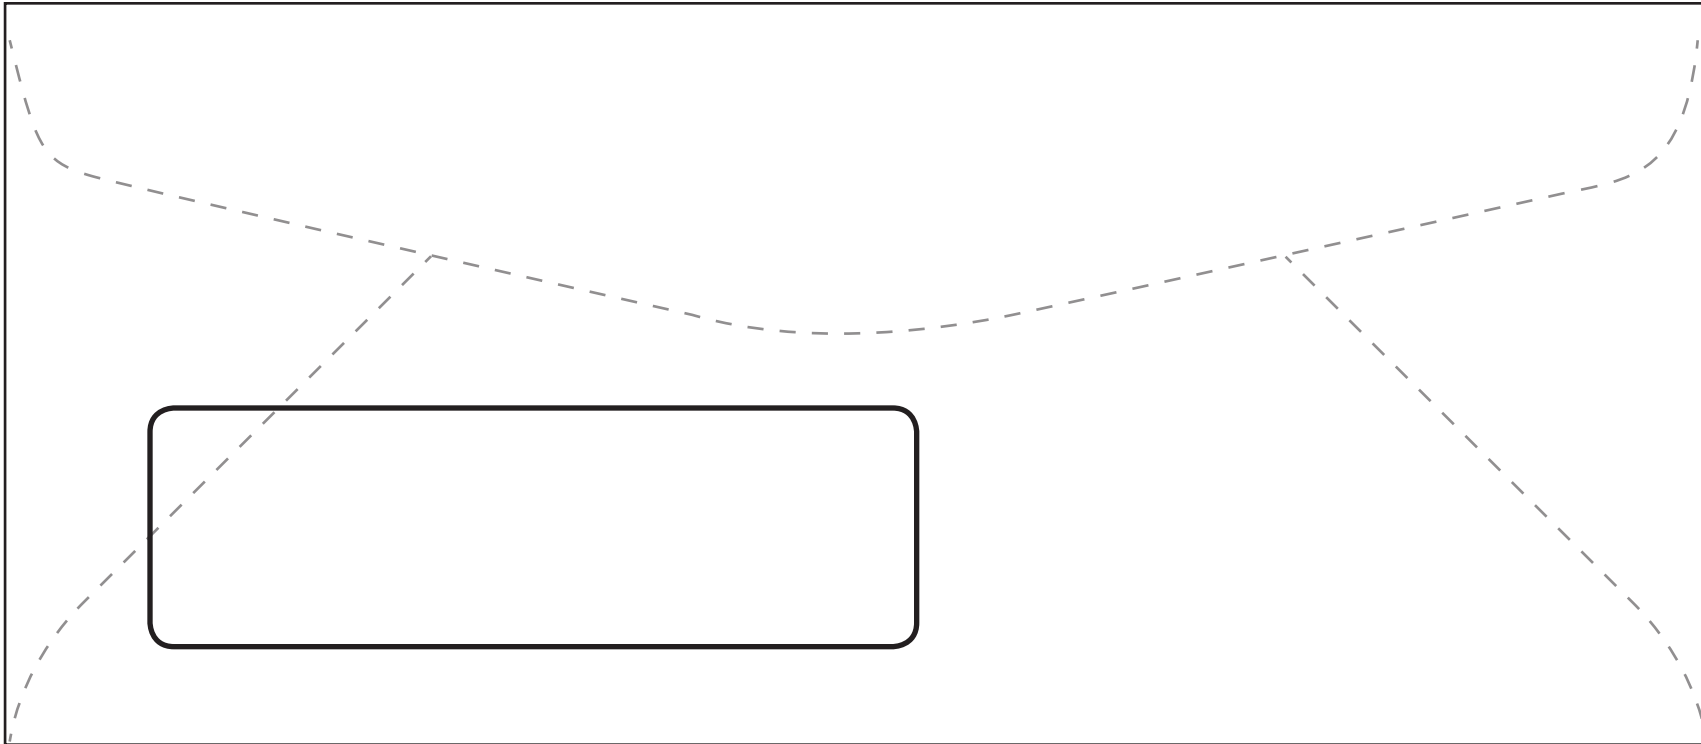

#9 "F Short" Commercial Window
Envelope size: 3⁷/₈" x 8⁷/₈"
Window size: 1¹/₄" x 4"
Window location: 3/4" from left - 1/2" from bottom

This template is for reference only

The **Supplies Shops**.com

Visit Us at SuppliesShops.com

or Call Toll Free (855) 632-8520

To print at full size - remember to set your page scaling/size to "None" or "Actual Size"