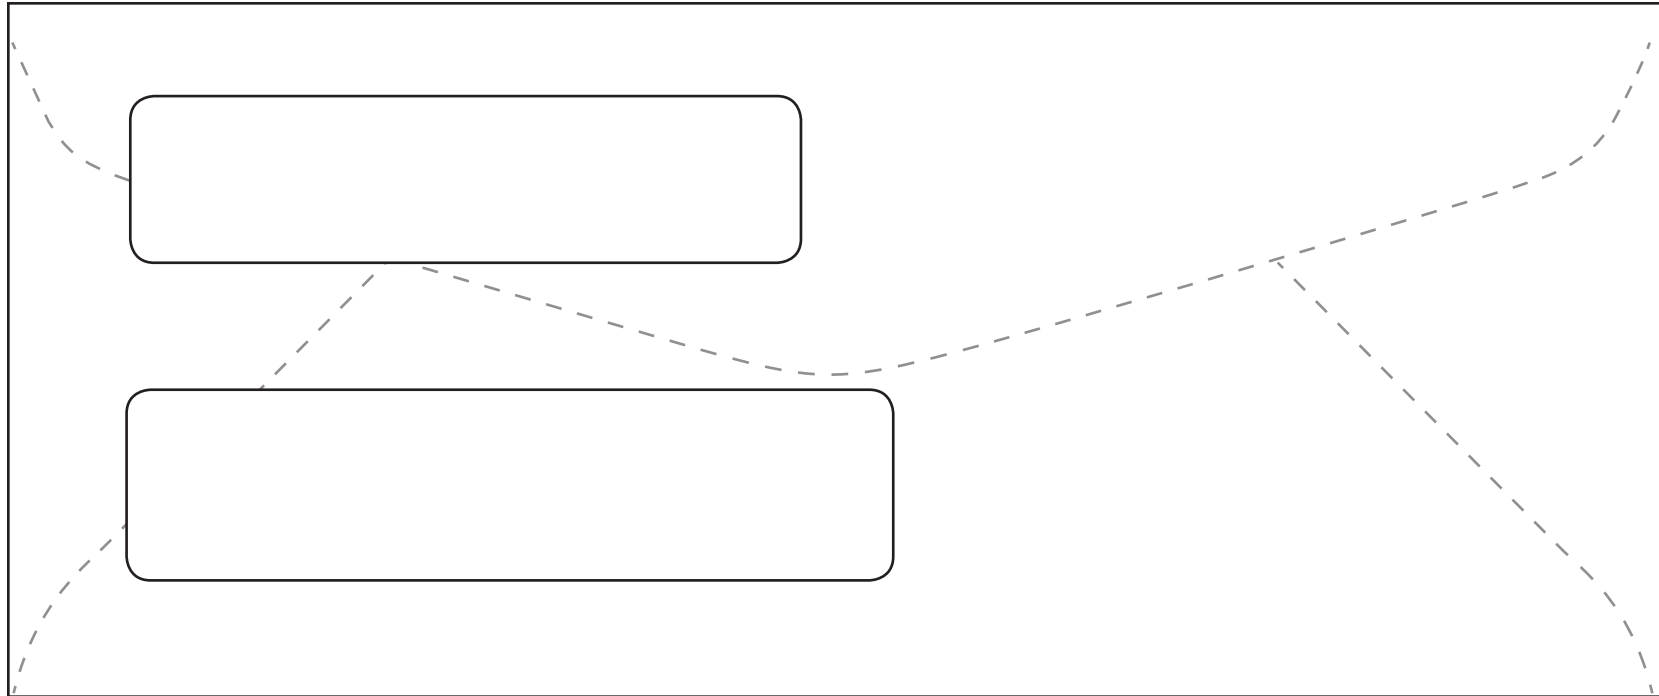

#8⁵/₈ Commercial Double Window

Envelope size: 3⁵/₈" x 8⁵/₈"

Top Window Size: 7⁷/₈" x 3¹/₂"

Top Window location: 5⁵/₈" from left - 2¹/₄" from bottom

Bottom Window Size: 1" x 4"

Bottom Window location: 5⁵/₈" from left - 5⁵/₈" from bottom