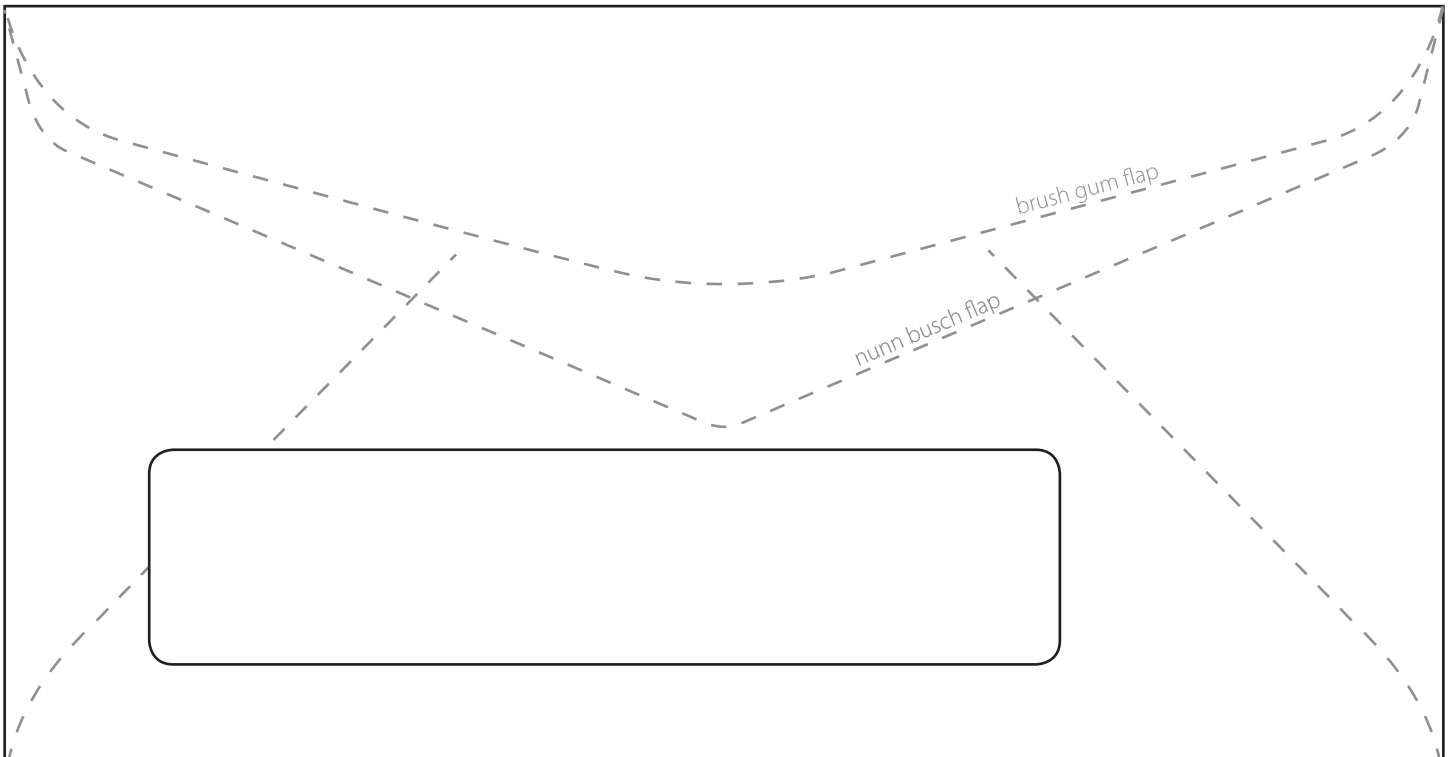

## #7½ "A" Commercial Window

Envelope size: 3<sup>15</sup>/<sub>16</sub>" x 7½"

Window size: 1⅛" x 4¾"

Window location: ¾" from left - ½" from bottom

This template is for reference only

The **Supplies Shops**.com