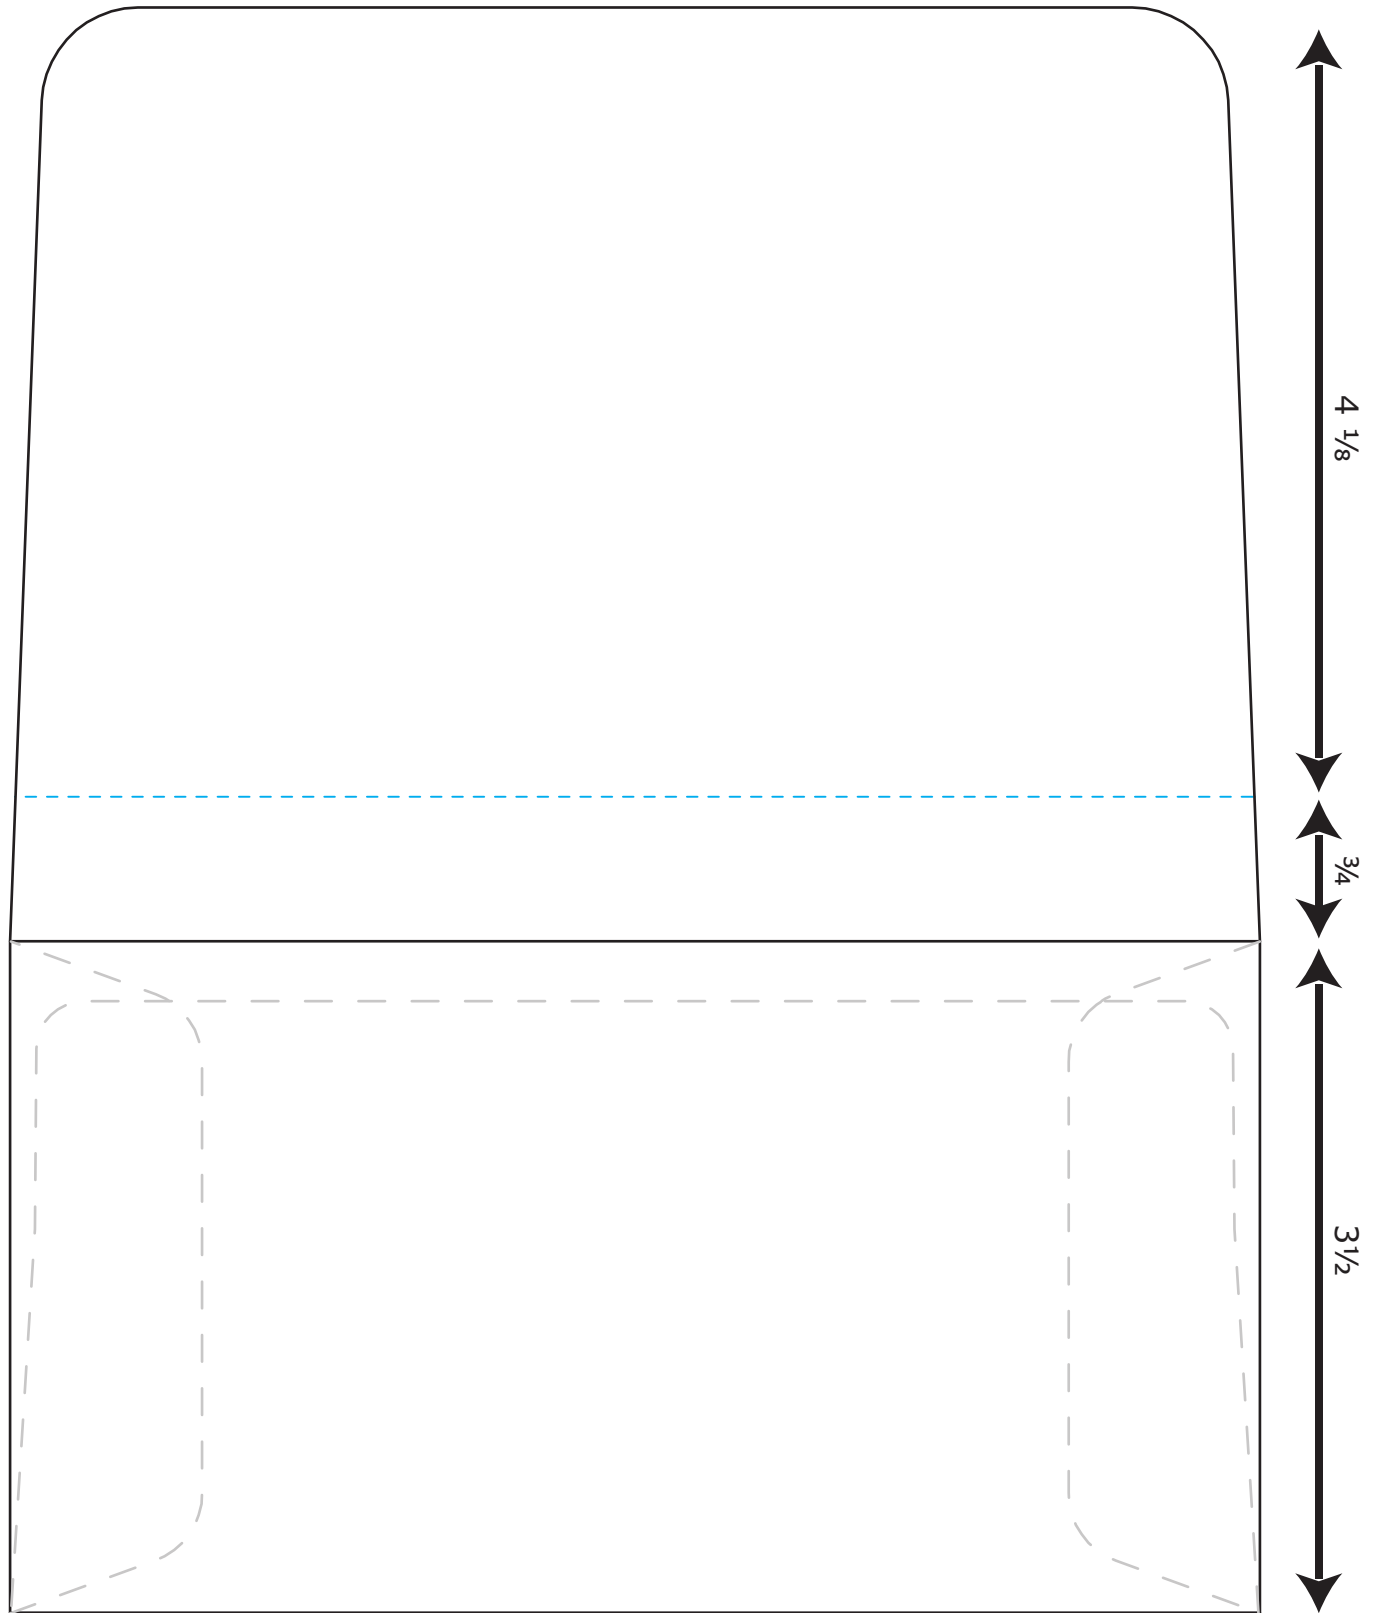

**Dual Purpose Mailer™-Prod. No. 3744**  
**Out Bound Envelope size: 4¼" x 6½" Mailing Size**  
**In Bound Envelope size: 3½" x 6½" Return Size**

**OUTSIDE**

This template is for reference only

The **Supplies Shops**.com

Visit Us at [SuppliesShops.com](http://SuppliesShops.com)

or Call Toll Free (855) 632-8520

To print at full size - remember to set your page scaling/size to "None" or "Actual Size"