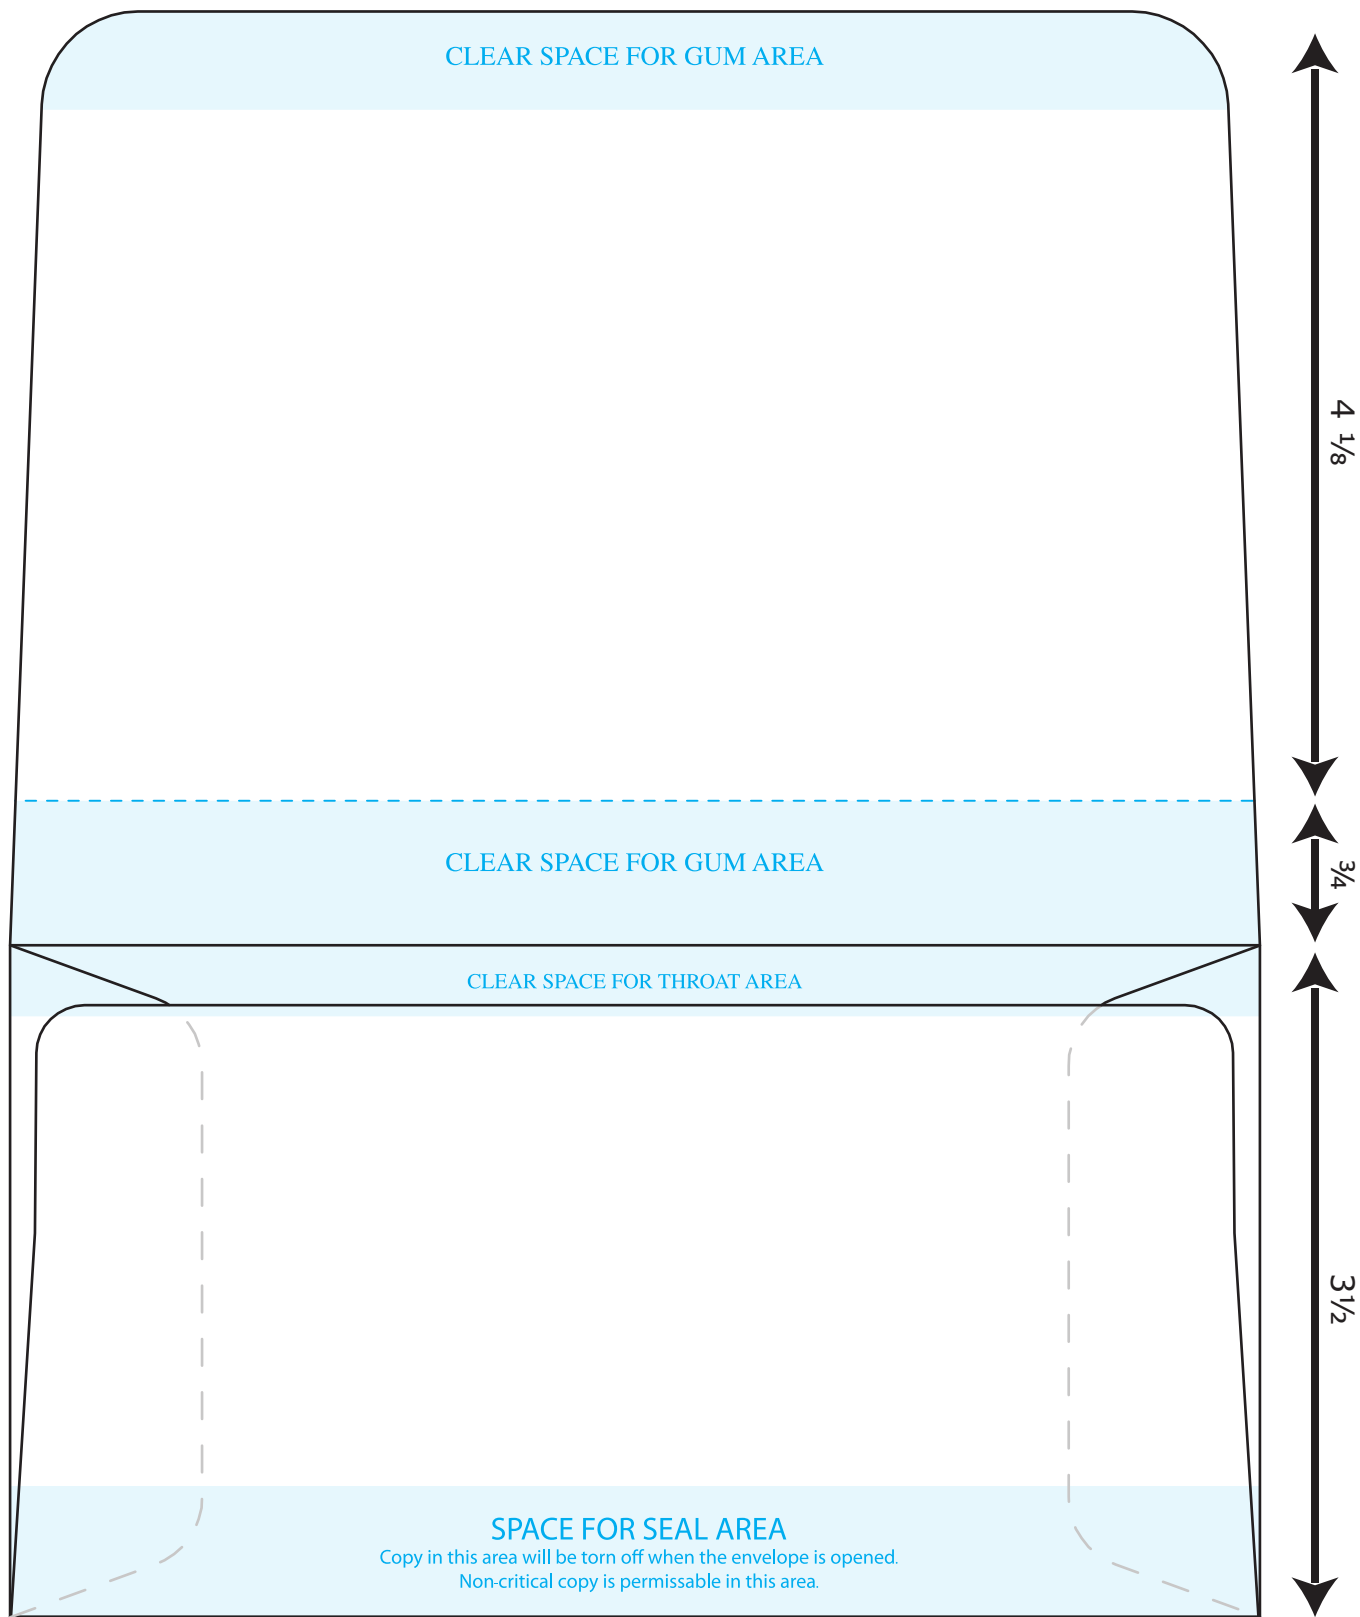

Dual Purpose Mailer™ - Prod. No. 3744
Out Bound Envelope size: 4¼" x 6½" Mailing Size
In Bound Envelope size: 3½" x 6½" Return Size

This template is for reference only

INSIDE

The **Supplies Shops**.com

Visit Us at SuppliesShops.com

or Call Toll Free (855) 632-8520

To print at full size - remember to set your page scaling/size to "None" or "Actual Size"