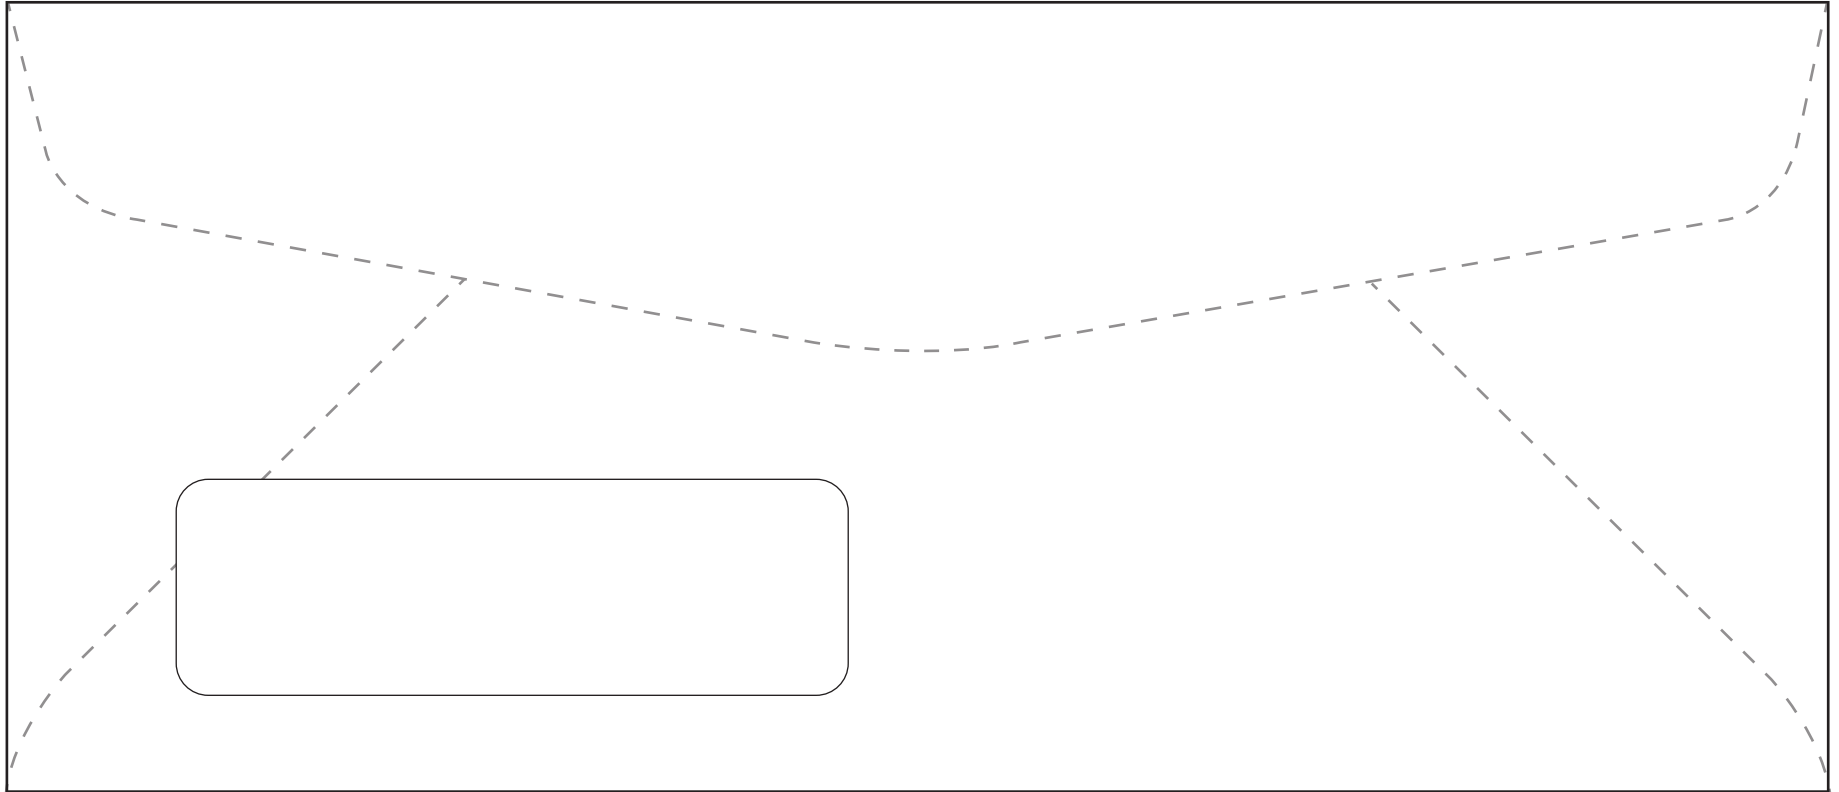

#10 "J" Commercial Window

Envelope size: 4 1/8" x 9 1/2"

Window Size: 1 1/8" x 3 1/2"

Window Location: 7/8" from left - 1/2" from bottom

This template is for reference only

The **Supplies Shops**.com

Visit Us at SuppliesShops.com

or Call Toll Free (855) 632-8520

To print at full size - remember to set your page scaling/size to "None" or "Actual Size"